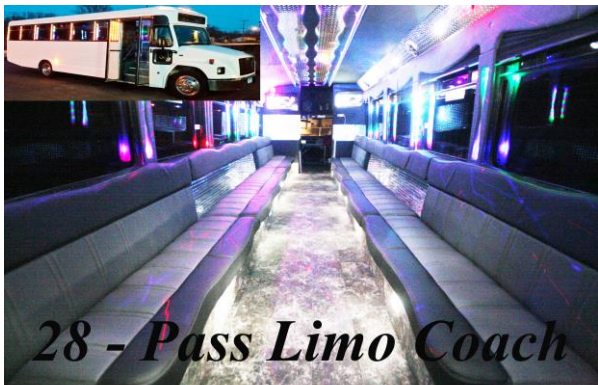

Limbusine Service of Winona, Inc
20-Passenger Limo Coach

Prime Time Fri/Sat Rates Noon to 6pm
3-hr Minimum **\$745** add hours \$85

28 - Pass Limo Coach

Prime Time Fri/Sat Rates Noon to 6pm
3-hr Minimum **\$895** add hours \$130

30-Pass with Rear Luggage & Optional Bathroom

Prime Time Fri/Sat Rates Noon to 6pm
3-hr Minimum **\$970** add hours \$155

Limbusine Service of Winona, Inc
24-Passenger SUV

Prime Time Fri/Sat Rates Noon to 6pm
3-hr Minimum **\$895** add hours \$130

Enjoy a 4-hour stay, total trip 7-hours.

\$13.50

Per Person After
Casino Rebate
Plus get \$5 off Buffet.

\$570 divided by 20 = \$28.50 per person - \$15 rebate = \$13.50

\$17.60

3-Hour Special

Winery Tour, Office Party
Bachelor/ette Party, Birthday Party or
anytime you need an evening Limo Coach.